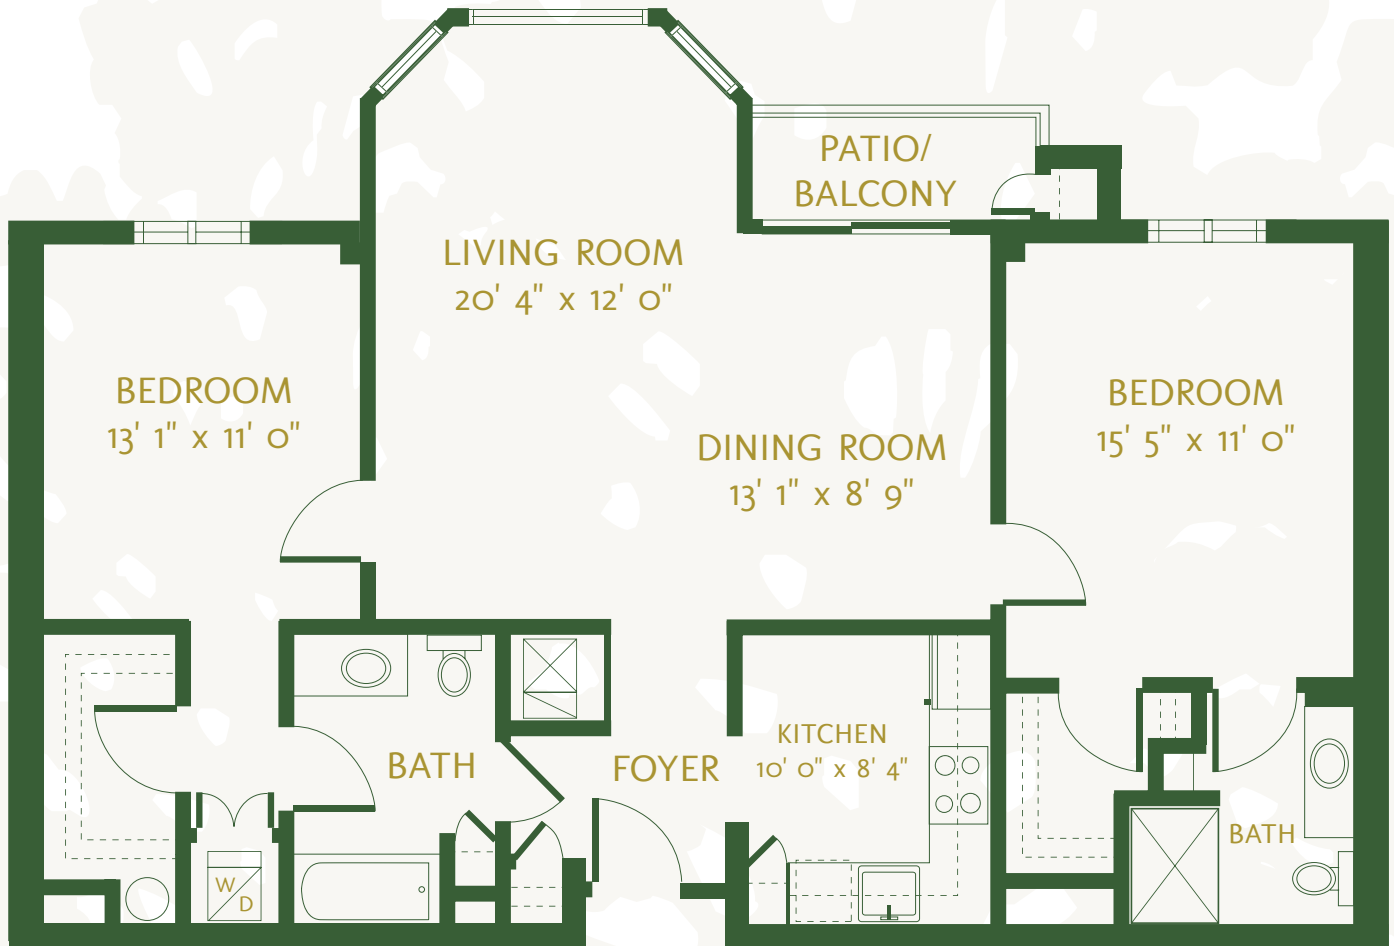

# One-Bedroom/Den Apartment

Style C  
914 Square Feet

# Two-Bedroom Apartment

Style D  
1,144 Square Feet