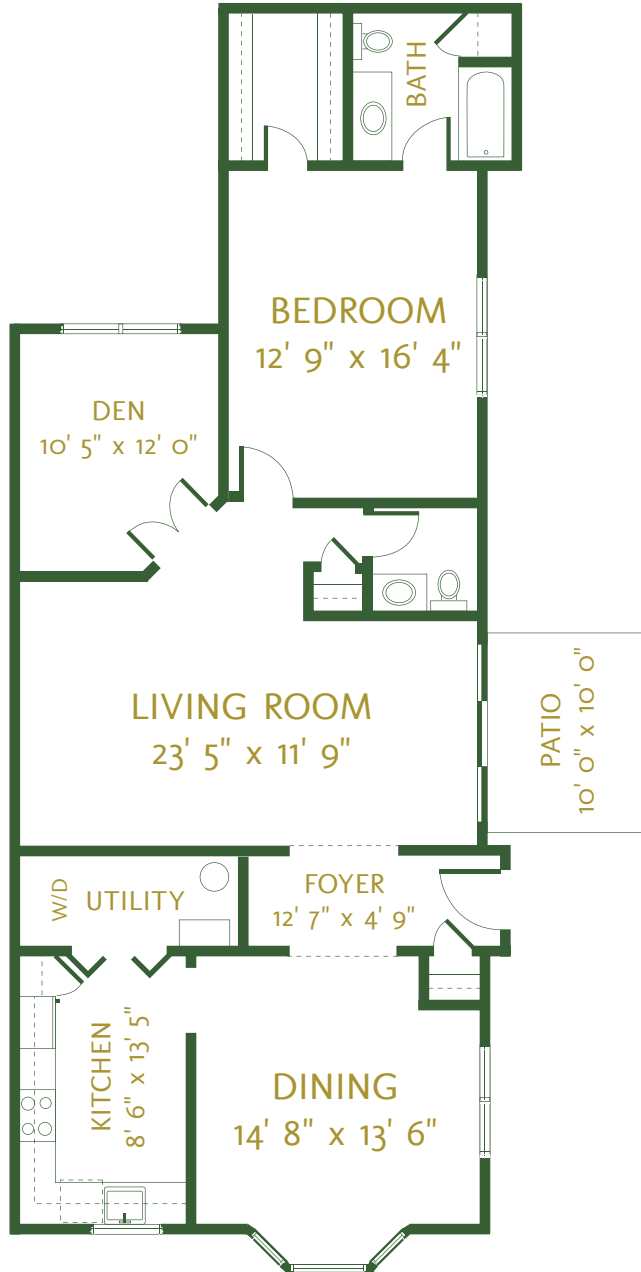

# One-Bedroom/Den Cottage

Style A  
1,207 Square Feet

# Two-Bedroom Cottage

Style B  
1,445 Square Feet