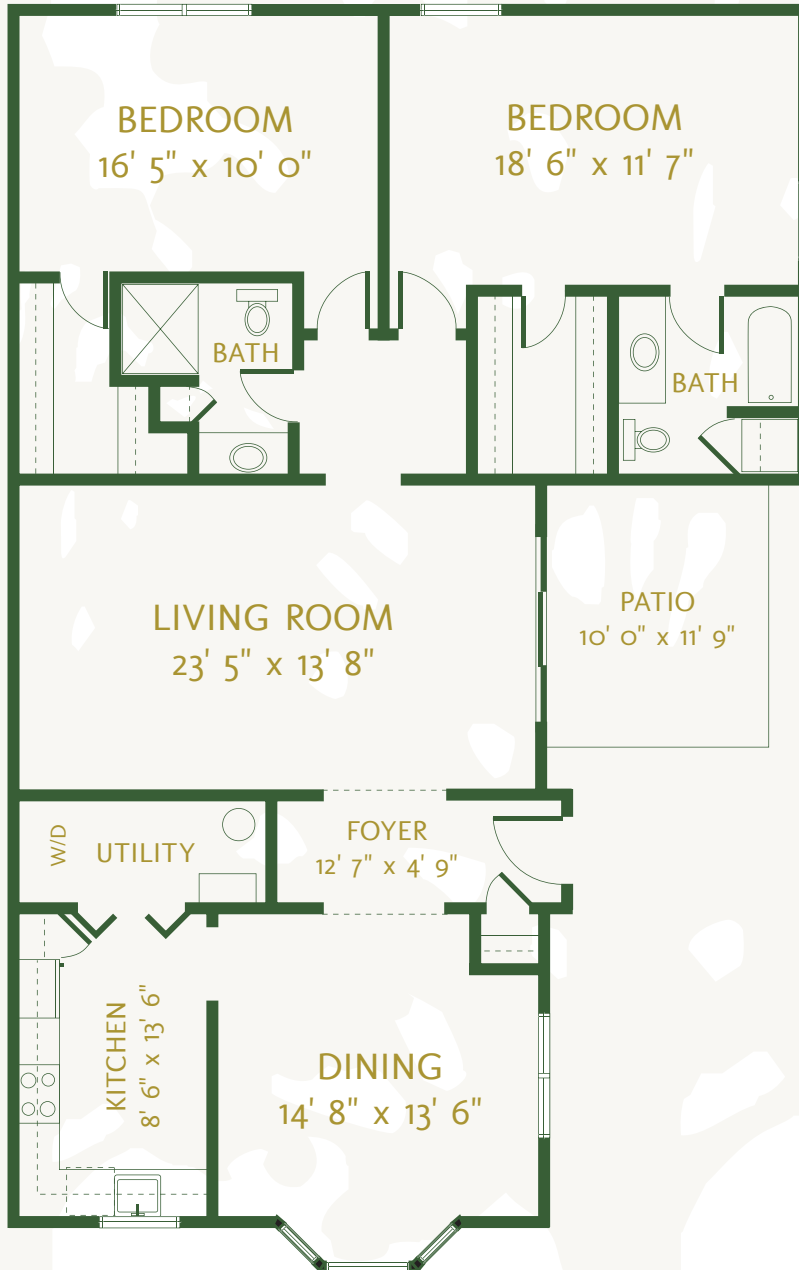

# One-Bedroom/Den Cottage

Style A  
1,207 Square Feet

# Two-Bedroom Cottage

Style B  
1,445 Square Feet